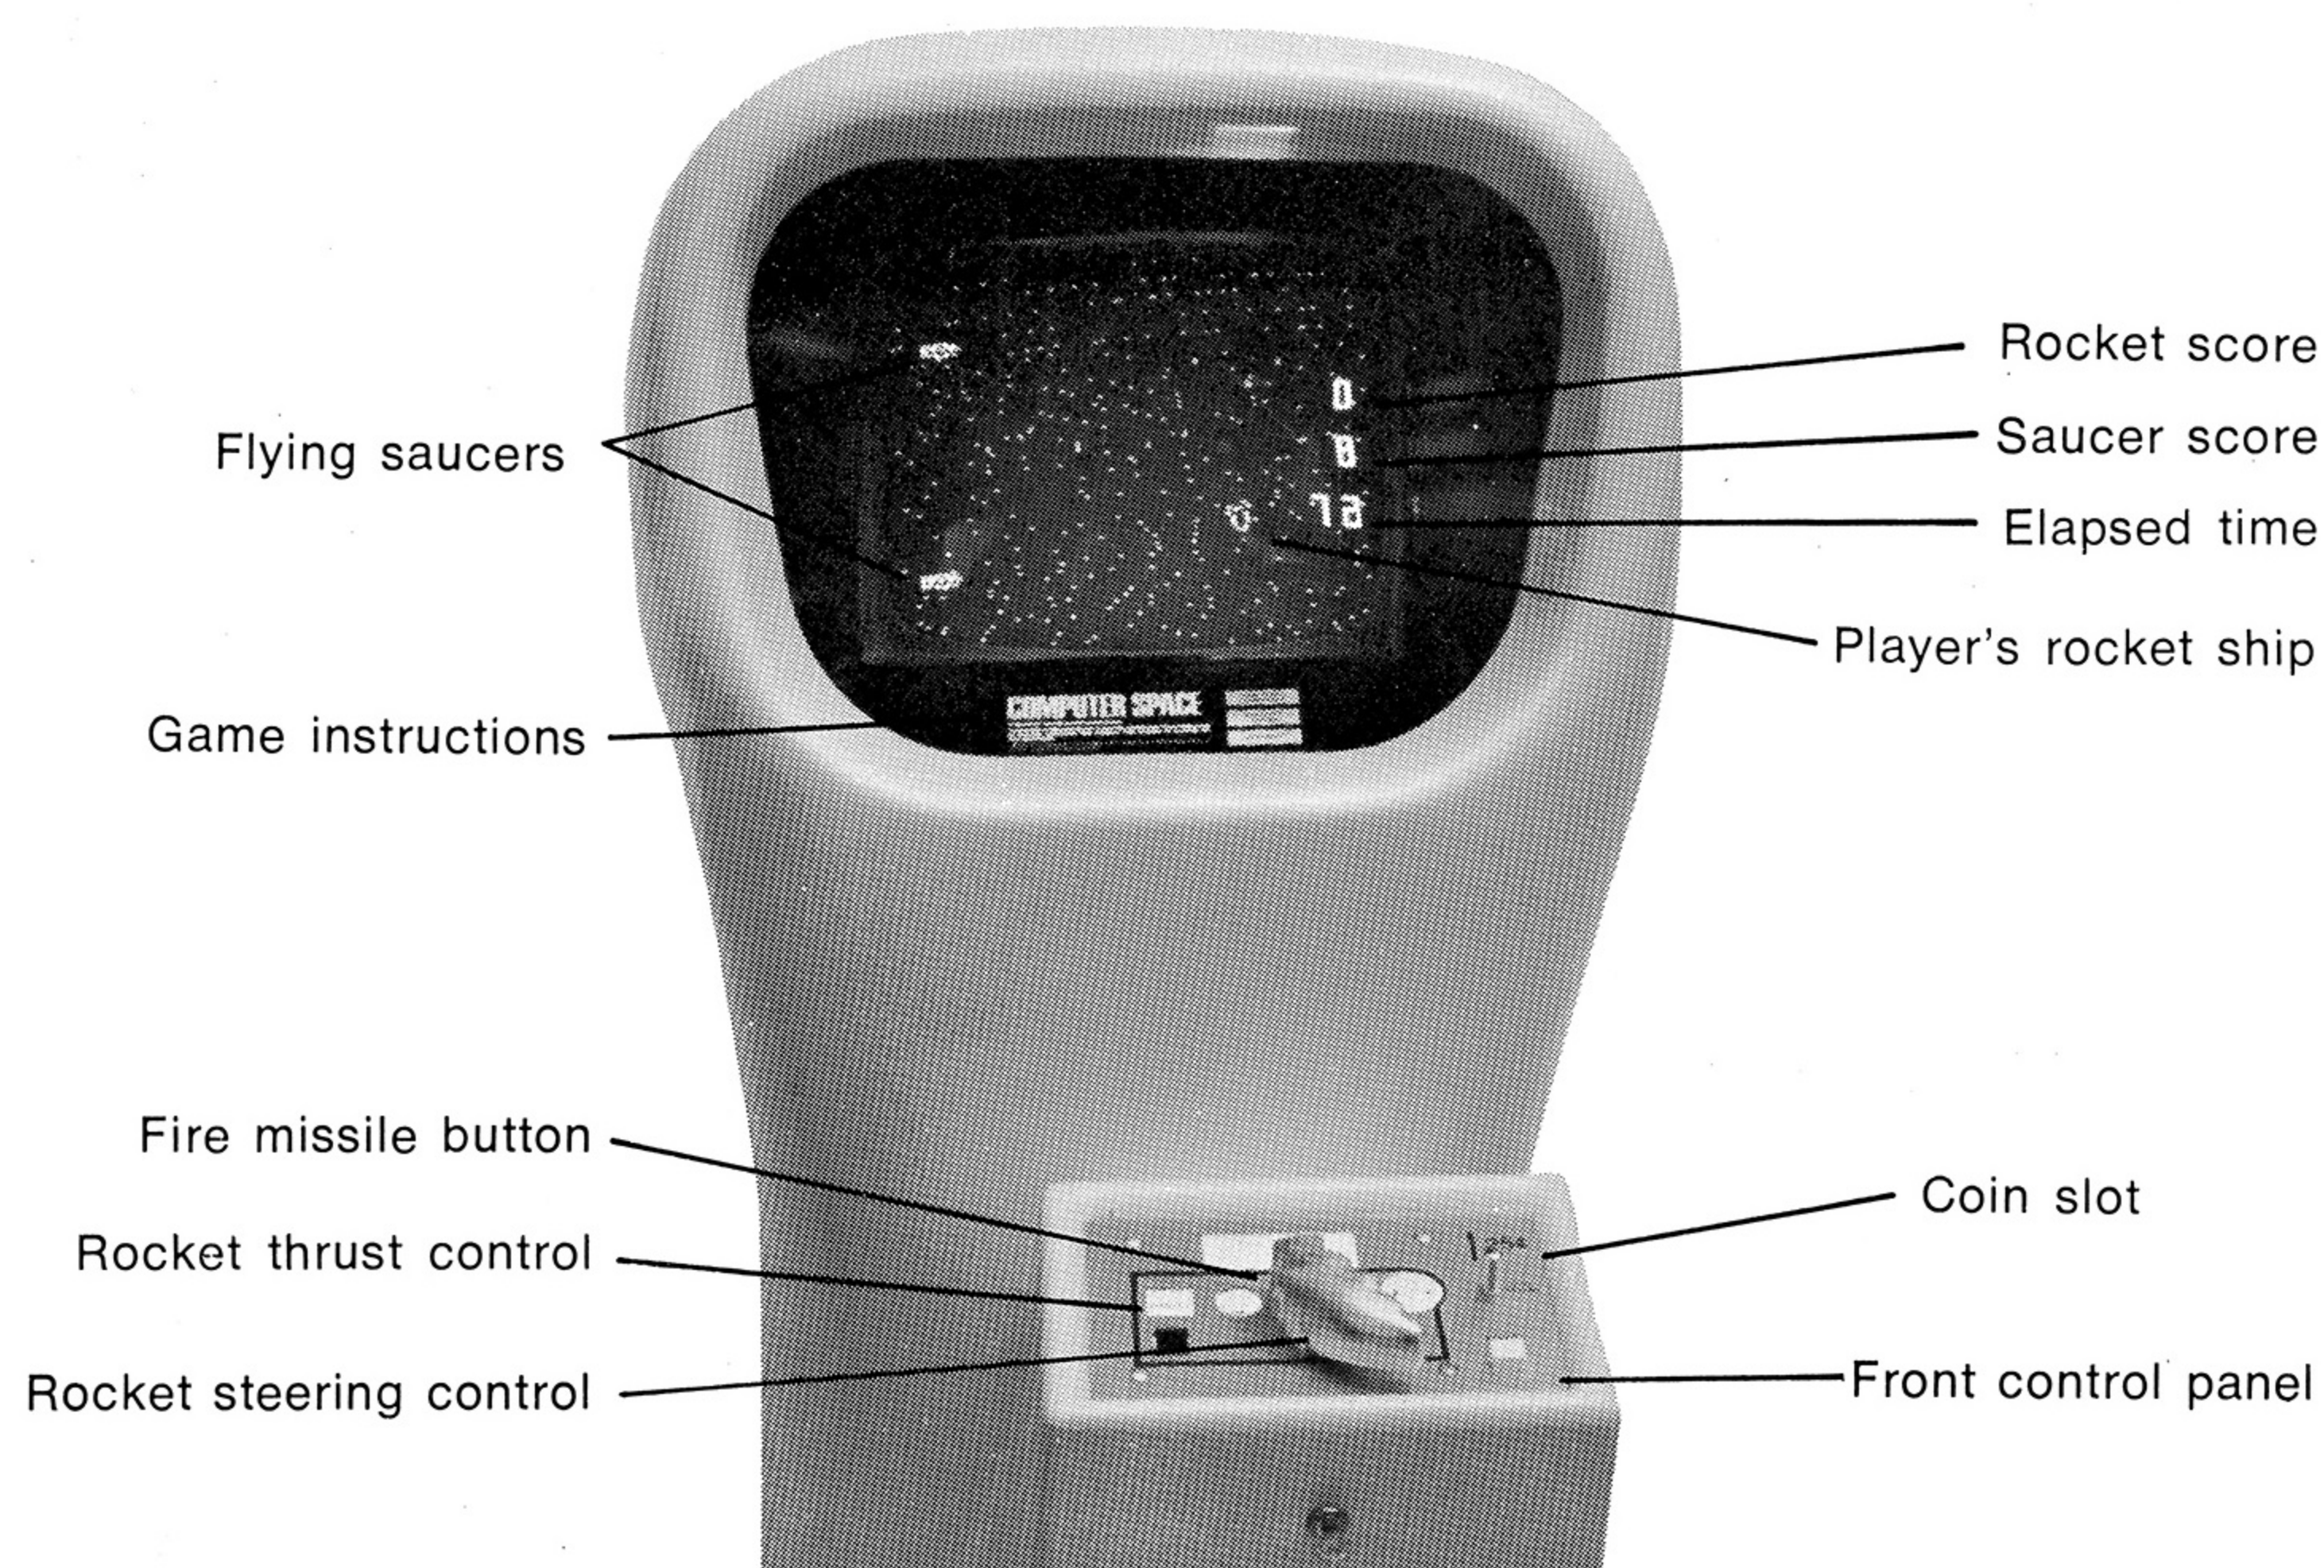

HOW COMPUTER SPACE WORKS AND PRODUCES

BEAUTIFUL SPACE-AGE CABINET attracts players of all age groups. The player is additionally attracted by two flying saucers moving about in formation on the playfield while the unit is in its non-activated state.

EXCITING PLAYER ACTION occurs as coin is inserted and start button is pushed to activate the unit. A rocket ship appears out of nowhere and at the same instant the once friendly flying saucer begins firing missiles at the rocket ship. Now at the controls of the rocket ship, you begin to evade the missiles bearing down on you and maneuver into position to fire your own missiles at the saucers. The thrust motors from your rocket ship, the rocket turning signals, the firing of your missiles and explosions fill the air with the sights and sounds of combat as you battle against the saucers for the highest score. Outscore or hit the saucers with your missiles more times than they hit you for extended play in hyperspace. Attain hyperspace and the playfield turns white and gives you a vision of daylight in outer space. Thrill to the reality of controlling your own rocket ship in gravity-free outer space. Battle the saucers in a duel of wits and coordination!

CHECK THESE UNIQUE FEATURES

- ★ Coin acceptor, rocket thrust button and rocket steering controls are the only moving parts in the entire unit. No mechanical relays, films or belts.
- ★ Adjustable play time from 1 minute to 2½ minutes.
- ★ Standard unit 25¢ play convertible to 2/25¢ by the throw of a switch.
- ★ Tamper-proof coin meter.
- ★ Continuous blinking panel lights and back-lit playfield for player attraction.
- ★ Integrated circuits in low-current solid-state construction insure the ultimate in long life.
- ★ No repeating sequence; each game is different for longer location life.