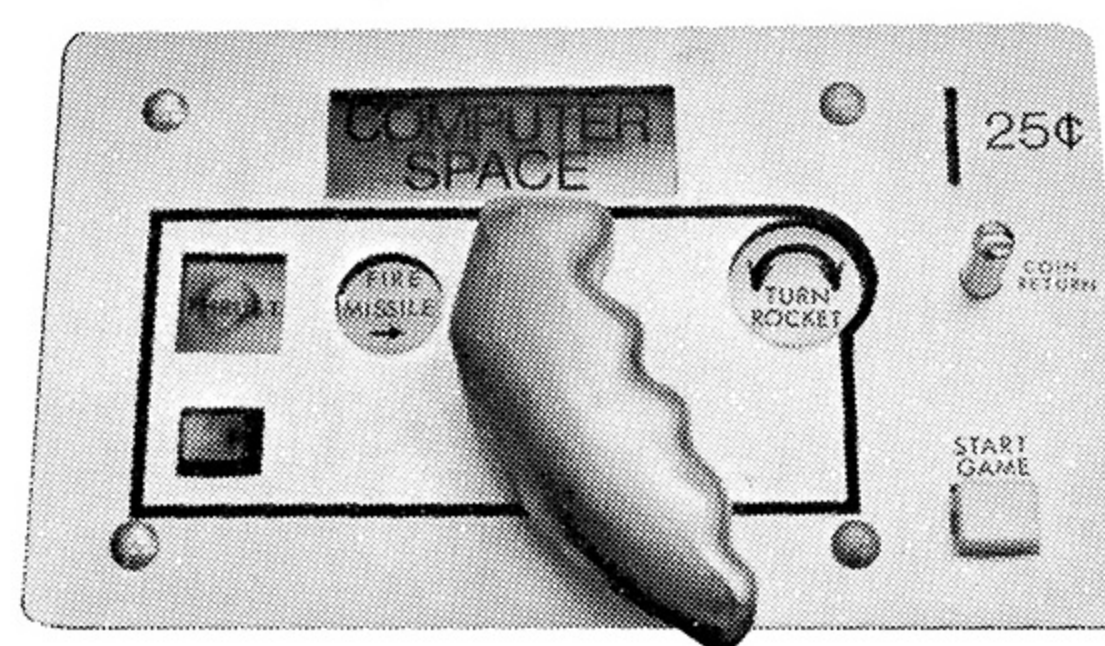

Front Control Panel